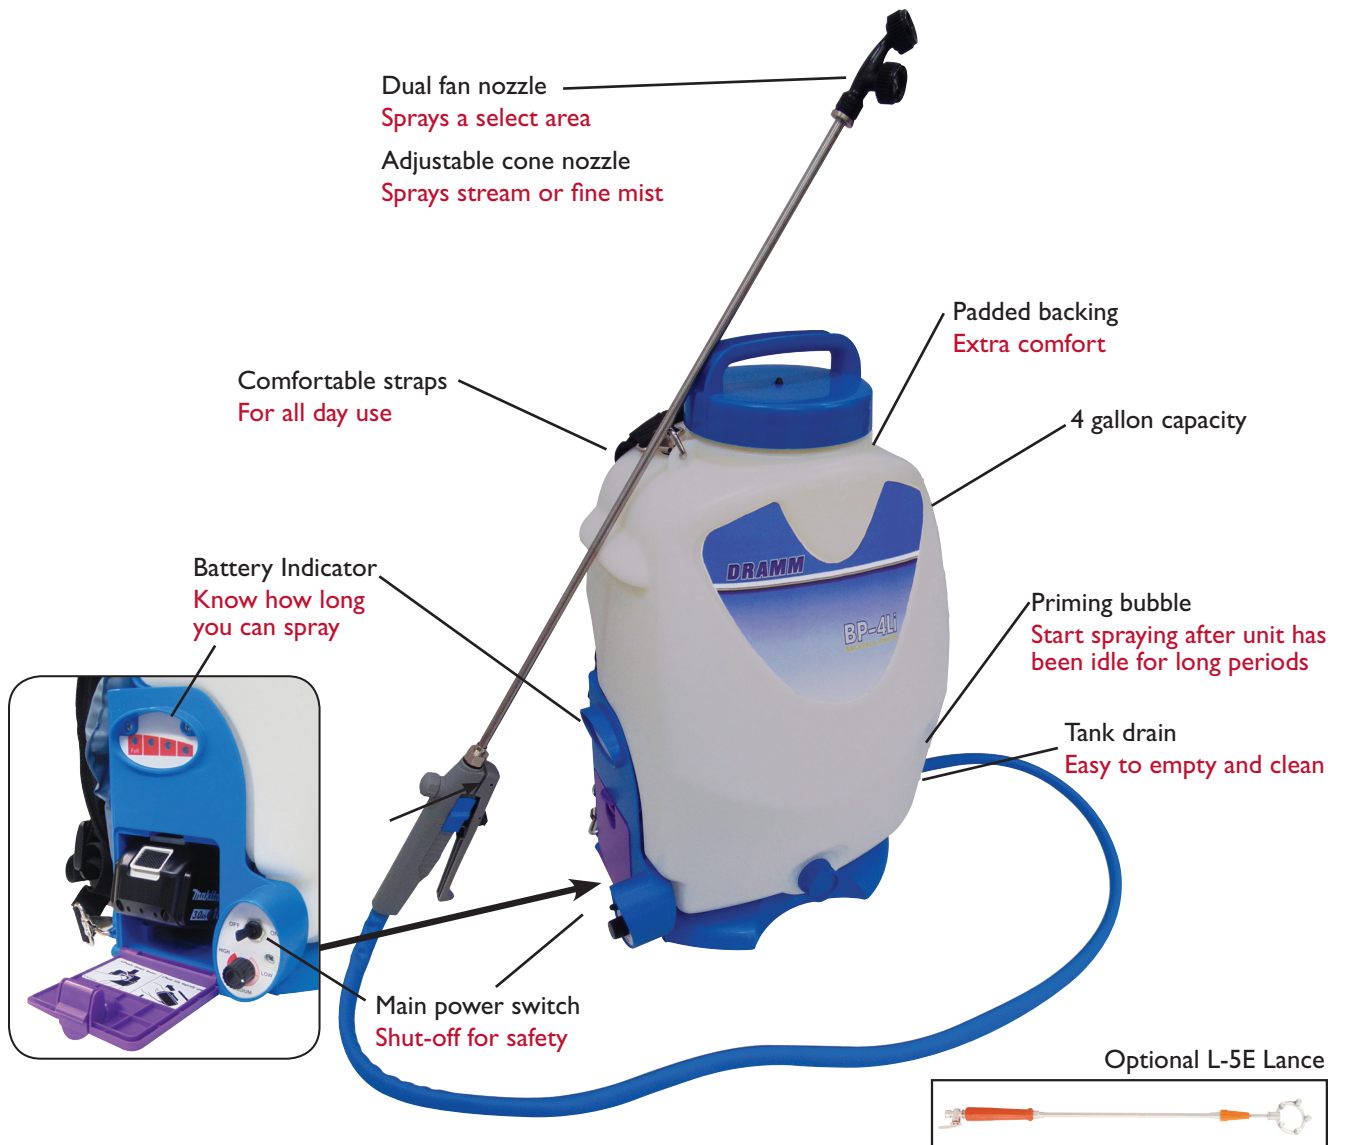

# Removable Battery Backpack Sprayer

## BP-4Li Rechargeable Backpack Sprayer

The Damm BP-4 Back Pack Sprayer is a rechargeable, battery-powered sprayer that fits comfortably on your back.

Operating at a maximum pressure of 150 psi, the BP-4 offers an adjustable pressure knob for flexibility in spraying. Using the high-pressure setting, the BP-4 atomizes spray solutions better than other backpack sprayers, ensuring excellent coverage.

The battery-operated pump ensures even flow rates, perfect for even application of plant growth regulators, insecticides, fungicides, herbicides and other greenhouse chemicals. The BP-4 can run for up to 1 hour on a full charge and recharges in 4 hours. The 4 gallon tank capacity is just the right size. Perfect for spot treatments or concentrated applications, but small enough to still be comfortable to wear.

### Specifications

Weight - 11 lbs. (empty)

Chemical tank capacity - 3.95 gal. (15 L)

Pressure - 30 – 150 psi VARIABLE

Suction - 0.39 gal/min (1.5L/min)

Battery - Removable 6V 3.0Ah

Continuous spray time - 1 hr.