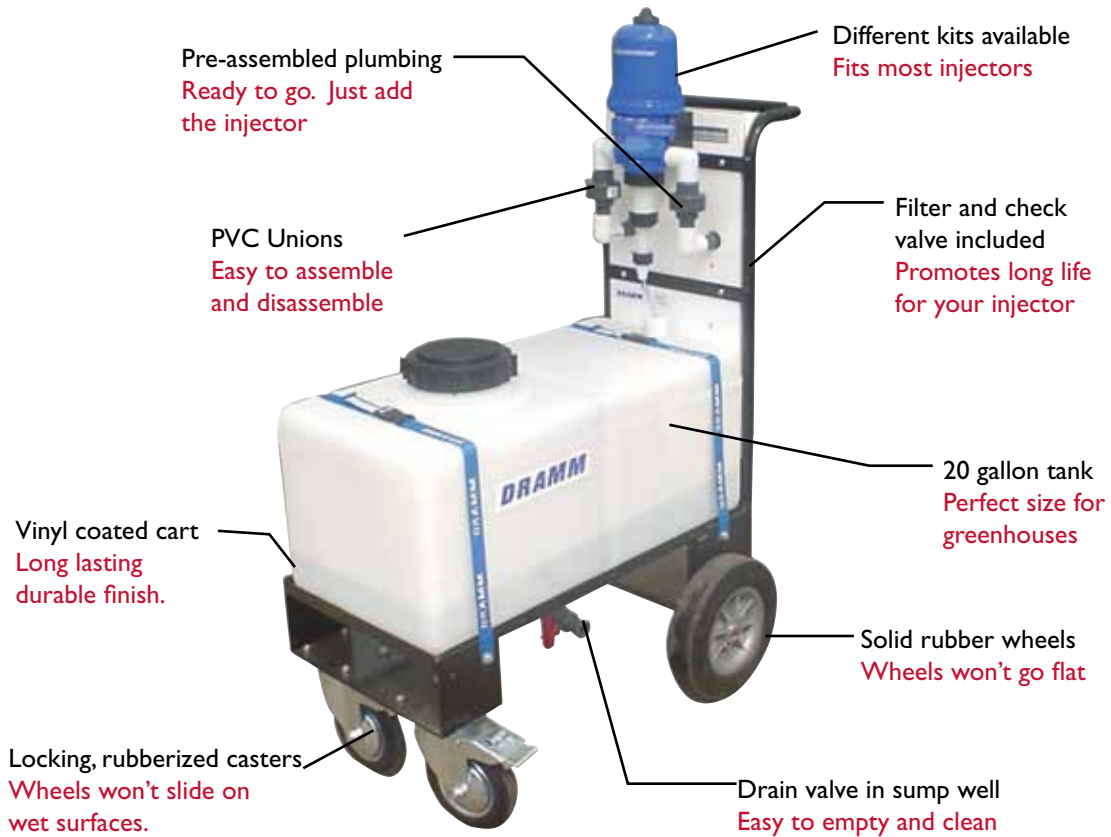

FC20 FertiCart

FC20 FertiCart

The Dramm FC20 FertiCart is designed for portable fertilizer injection. Utilizing our durable MS20 cart, the FertiCart fits down most greenhouse aisles while the low center of gravity, low hose draw point and well balanced cart prevents tipping. Locking casters and rubberized wheels prevent slipping on wet surfaces.

The FC20 comes as a complete kit including a filter to protect the injector and a check valve to prevent back flow of chemicals in the tank. All of the plumbing is mounted on a PVC board for durability and includes unions for easy installation of the injector.

Specifications

20 Gallon Capacity
Kits to fit most injectors available
Rubberized wheels and casters
Dimensions- L: 38" W: 21" H: 48"

Drain valve for easy clean out
Hose hook on rear of unit
Vinyl coated steel frame